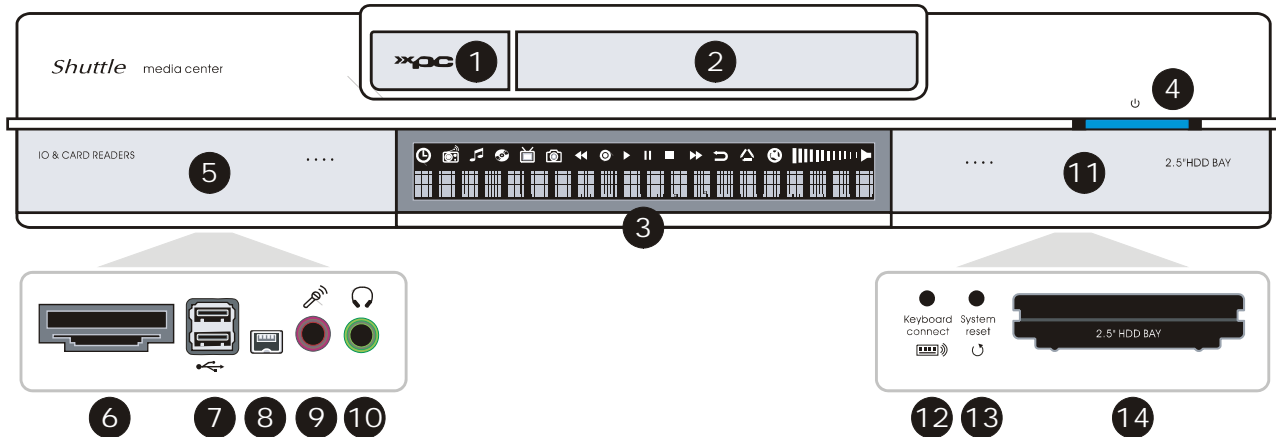

Advanced Connectivity

Front Panel