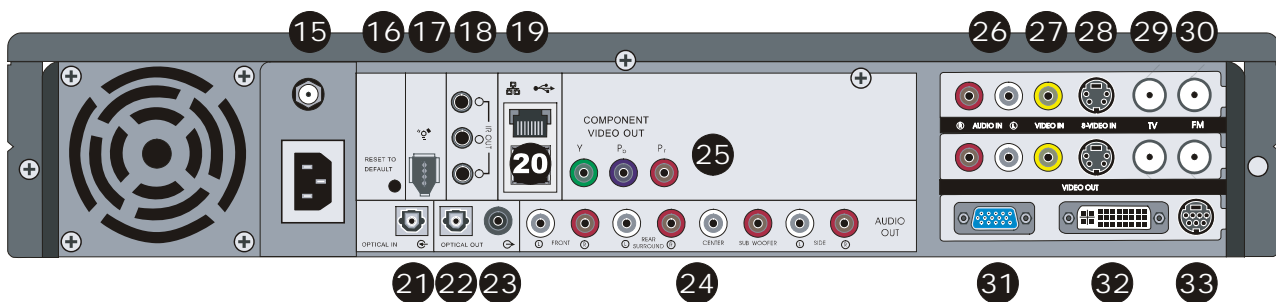

Back Panel

1 DVD Eject Button	15 Wireless LAN Antenna	26 Audio Input (for TV)*
2 DVD Writer	16 Clear CMOS Button	27 Coaxial Video Input*
3 VFD Media Display	17 IEEE1394 Firewire	28 S-Video Input*
4 On/Standby Button	18 Infrared Output	29 TV Cable Input*
5 Left Front Panel	19 Gigabit LAN Ethernet	30 Radio Antenna*
6 8-in-1 Card Reader	20 2x USB 2.0	31 D-Sub Analog Video Out
7 2x USB 2.0	21 Optical SPDIF Input	32 DVD Digital Video Out
8 IEEE1394 Firewire	22 Optical SPDIF Output	33 S-Video TV Out (Composite via Adaptor)
9 Microphone Input	23 Coaxial SPDIF Output	
10 Headphones	24 8-channel Audio Output	
11 Right Front Panel	25 Component Video Output	
12 Keyboard Connect Button		
13 Reset Button		
14 Bay for external 2.5" HDD		

*26-30 may differ in connection with other TV card options

Date: 21. June 2007